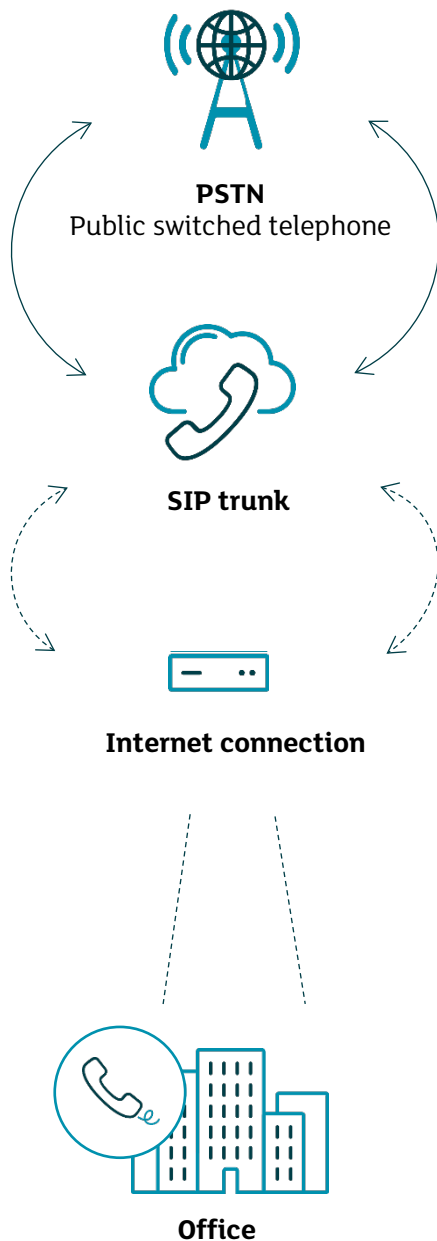

Trunk (SIP trunk)

Features

Continue using your telephone system and save on costs

Continue using your existing devices and telephone system while simultaneously taking advantage of Green's attractive price plans. Your telephone system will be connected to the Internet via a router. Older, non-IP-capable PBXs (private branch exchanges) are connected to the Internet via a special gateway (SmartNode).

Green Trunk

- Connection to the public switched telephone network
- Phone number management (new and ported numbers)
- Administration of call charges

Connectivity

- Individual network and access technologies
- SmartNode Gateway for non-IP-compatible telephone systems (investment protection)

Integration

- SIP trunk connected to the existing telephone system (PBX)

Prices, terms and conditions

Trunk and options

Offer	Price incl. VAT		
Voice channel	CHF 5.00	Per month and voice channel	At least four channels are required for operation (4x CHF 20.00).
Clip noScreening Have any number indicated	CHF 5.00	Per month	Only if supported by the phone number provider.
Phone number	CHF 0.50	Per month	
Port ISDN numbers Block ≤ 10 ISDN/MSN numbers	CHF 20.00	Per block (one-time fee)	
Port ISDN numbers Block ≥ 10 DDI numbers	CHF 320.00	Per block (one-time fee)	